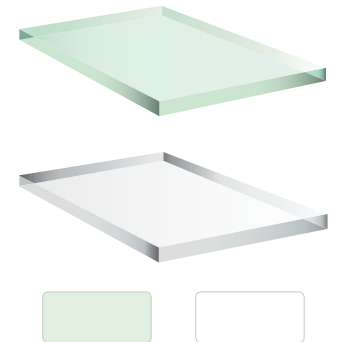

FEATURES

- 6mm Toughened Safety Glass
- Over 60 standard colours available including solids, metallics and pearls
- Custom colour matching service available
- Easily customised to accommodate powerpoints, rangehoods, and cut outs

APPLICATIONS

- Commercial & Residential Kitchens,
- Bathrooms and Wet areas

MAXIMUM SIZE

4500 x 2500 mm

GLASS TYPES

Clear Low Iron

COMPARING CLEAR & LOW IRON GLASS

Despite the name, clear glass naturally has a green tint to it. This is due to iron content in the glass. The darker colours in our colourback range are produced on clear glass as the green tint is not noticeable.

Low iron glass has a neutral tint due to a reduced iron content. We produce our lighter colourback colours in low iron to avoid the green tint associated with clear glass. We recommend low iron for custom colour matching, as it will achieve the most accurate colour match.

These two swatches demonstrate the difference when clear and low iron glass is colourbacked in white paint.

COLOUR RANGE

Cooling Brothers has an extensive range of coloured glass splashbacks separated into three different categories relating to their qualities. Mirror splashbacks also available in grey and bronze.